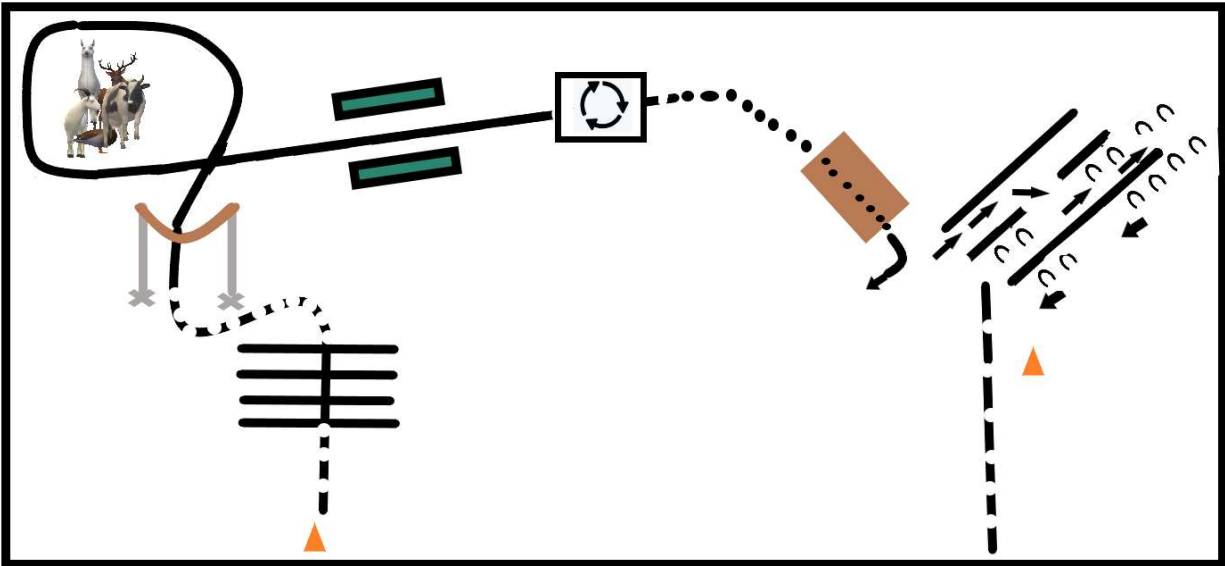

In-Hand & Mini Trail

MWHA June 16, 2024

Classes: 39/40

1. Enter at START
2. Trot over Poles to gate
3. Work Right-hand Gate. 90 turn to Left.
4. Extended Trot around animal(s)
5. Jog through brush boxes
6. Walk into Box, 360 turn to the right
7. Walk Over bridge
8. 1/4 turn (90) Right
9. Back a zigzag through poles starting on right lane, and switching to left lane to complete
10. 1/4 turn (90)
11. Side pass left
12. Walk to cone
13. Stop at cone & Settle for 10 seconds
14. Resume & exit at a trot

Leadline Trail MWAHA June 16, 2024

Classes: 38

1. Enter at START
2. WALK over Poles.
3. Work Right-hand Gate
4. Extended WALK around animal(s)
5. WALK between brush boxes.
6. Walk into Box, 360 turn to the right.
7. Walk Over bridge
8. 1/4 turn (90) Right
9. Back a zigzag through poles starting on right lane, and switching to left lane to complete
10. Once out of chute, walk forward next to it
11. Walk to cone
12. Stop at cone, stand & count to 5, then exit at a walk

ALL Walk-Trot Trail MWAHA June 16, 2024

Classes: 41/42/43/46

1. Enter at START
2. Trot over Poles to gate
3. Work Right-hand Gate. 90 turn to Left.
4. Extended Trot around animal(s)
5. Jog through brush boxes
6. Walk into Box, 360 turn to the right
7. Walk Over bridge
8. 1/4 turn (90) Right
9. Back a zigzag through poles starting on right lane, and switching to left lane to complete
10. 1/4 turn (90)
11. Side pass left
12. Walk to cone
13. Stop at cone & Settle for 10 seconds
14. Resume & exit at a trot.

ALL Walk-Trot-Lope Trail MWAHA June 16, 2024

Classes: 44/45

1. Enter at START
2. Trot over Poles to gate
3. Work Right-hand Gate. 90 turn to Left.
4. Lope left lead around animal(s)
5. Jog through brush boxes
6. Walk into Box, 360 turn to the right
7. Walk Over bridge
8. 1/4 turn (90) Right
9. Back a zigzag through poles starting on right lane, and switching to left lane to complete
10. 1/4 turn (90)
11. Side pass left
12. Walk to cone
13. Stop at cone & Settle for 10 seconds
14. Resume & exit at a trot.