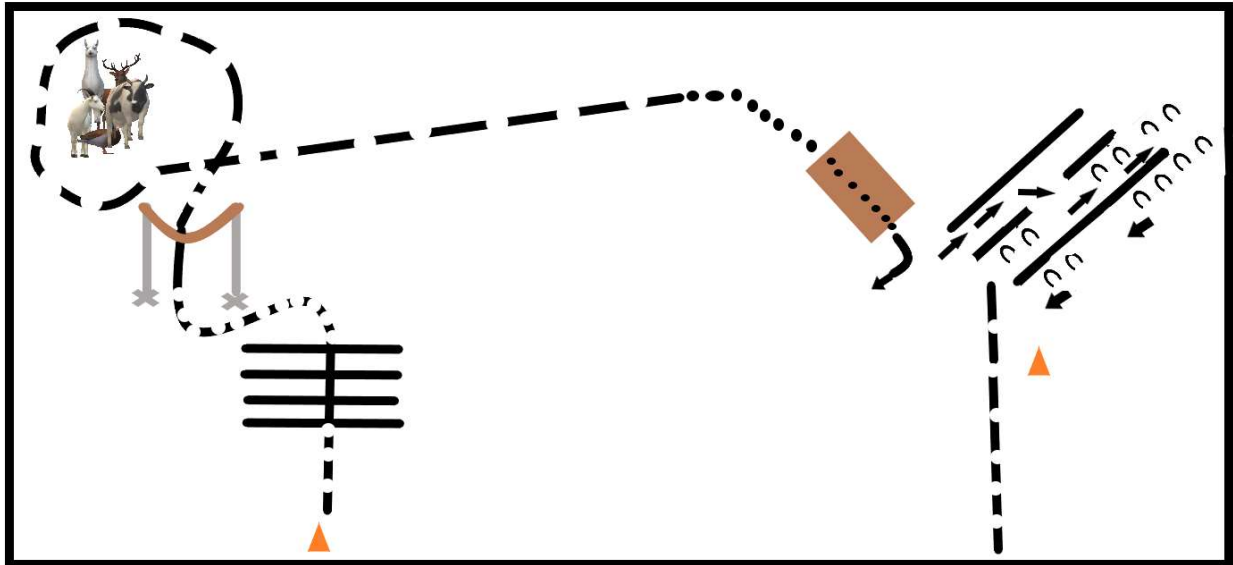

Ranch Trail W/T/L MWAHA June 16, 2024

Classes: 48

1. Enter at START.
2. Trot over Poles to gate
3. Work Right-hand Gate. 90 turn to Left.
4. Lope Left lead around animal(s).
5. Stop at 1st barrel. Pick up Lariat at first Barrel & carry at a walk to 2nd barrel the stop & place lariat on second barrel.
6. Walk Over bridge.
7. Back through cones.
8. 1/4 turn (90) Right.
9. Back a zigzag through poles starting on right lane and switching to left lane to complete.
10. 1/4 turn (90) .
11. Side pass left.
12. Walk to cone.
13. Stop at cone. Drop reins on horses' neck & Settle for 10 seconds.
14. Gather reins & exit at a trot.

Ranch Trail W/T MWAHA June 16, 2024

Classes: 47

1. Enter at START
2. Trot over Poles to gate
3. Work Right-hand Gate. 90 turn to Left.
4. Extended Trot around animal(s)
5. Stop at 1st barrel. Pick up Lariat at first Barrel & carry at a walk to 2nd barrel the stop & place lariat on second barrel
6. Walk Over bridge
7. 1/4 turn (90) Right
8. Back a zigzag through poles starting on right lane, and switching to left lane to complete
9. 1/4 turn (90)
10. Side pass left
11. Walk to cone
12. Stop at cone. Drop reins on horses' neck & Settle for 10 seconds
13. Gather reins & exit at a trot.

In-Hand & Mini Trail

MWHA June 16, 2024

Classes: 39/40

1. Enter at START
2. Trot over Poles to gate
3. Work Right-hand Gate. 90 turn to Left.
4. Extended Trot around animal(s)
5. Jog through brush boxes
6. Walk into Box, 360 turn to the right
7. Walk Over bridge
8. 1/4 turn (90) Right
9. Back a zigzag through poles starting on right lane, and switching to left lane to complete
10. 1/4 turn (90)
11. Side pass left
12. Walk to cone
13. Stop at cone & Settle for 10 seconds
14. Resume & exit at a trot