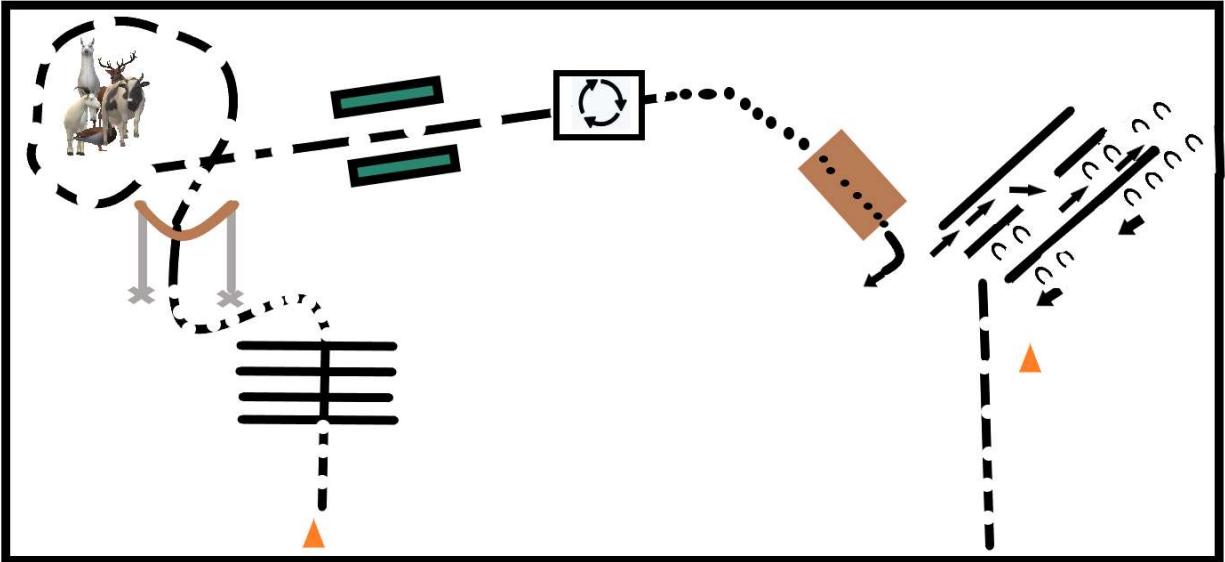

Ranch Trail W/T/L MWAHA June 16, 2024

Classes: 48

1. Enter at START.
2. Trot over Poles to gate
3. Work Right-hand Gate. 90 turn to Left.
4. Lope Left lead around animal(s).
5. Stop at 1st barrel. Pick up Lariat at first Barrel & carry at a walk to 2nd barrel the stop & place lariat on second barrel.
6. Walk Over bridge.
7. Back through cones.
8. 1/4 turn (90) Right.
9. Back a zigzag through poles starting on right lane and switching to left lane to complete.
10. 1/4 turn (90) .
11. Side pass left.
12. Walk to cone.
13. Stop at cone. Drop reins on horses' neck & Settle for 10 seconds.
14. Gather reins & exit at a trot.

Ranch Trail W/T MWAHA June 16, 2024

Classes: 47

1. Enter at START
2. Trot over Poles to gate
3. Work Right-hand Gate. 90 turn to Left.
4. Extended Trot around animal(s)
5. Stop at 1st barrel. Pick up Lariat at first Barrel & carry at a walk to 2nd barrel the stop & place lariat on second barrel
6. Walk Over bridge
7. 1/4 turn (90) Right
8. Back a zigzag through poles starting on right lane, and switching to left lane to complete
9. 1/4 turn (90)
10. Side pass left
11. Walk to cone
12. Stop at cone. Drop reins on horses' neck & Settle for 10 seconds
13. Gather reins & exit at a trot.

In-Hand & Mini Trail

MWHA June 16, 2024

Classes: 39/40

1. Enter at START
2. Trot over Poles to gate
3. Work Right-hand Gate. 90 turn to Left.
4. Extended Trot around animal(s)
5. Jog through brush boxes
6. Walk into Box, 360 turn to the right
7. Walk Over bridge
8. 1/4 turn (90) Right
9. Back a zigzag through poles starting on right lane, and switching to left lane to complete
10. 1/4 turn (90)
11. Side pass left
12. Walk to cone
13. Stop at cone & Settle for 10 seconds
14. Resume & exit at a trot