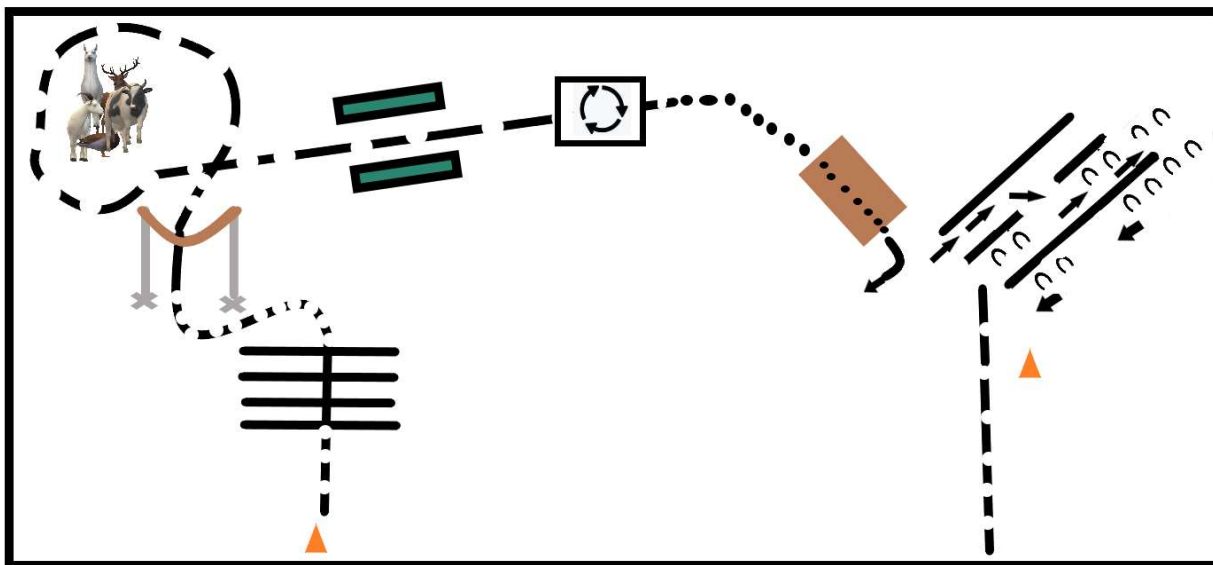

In-Hand & Mini Trail

MWHA June 16, 2024

Classes: 39/40

1. Enter at START
2. Trot over Poles to gate
3. Work Right-hand Gate. 90 turn to Left.
4. Extended Trot around animal(s)
5. Jog through brush boxes
6. Walk into Box, 360 turn to the right
7. Walk Over bridge
8. 1/4 turn (90) Right
9. Back a zigzag through poles starting on right lane, and switching to left lane to complete
10. 1/4 turn (90)
11. Side pass left
12. Walk to cone
13. Stop at cone & Settle for 10 seconds
14. Resume & exit at a trot

Leadline Trail MWAHA June 16, 2024

Classes: 38

1. Enter at START
2. WALK over Poles.
3. Work Right-hand Gate
4. Extended WALK around animal(s)
5. WALK between brush boxes.
6. Walk into Box, 360 turn to the right.
7. Walk Over bridge
8. 1/4 turn (90) Right
9. Back a zigzag through poles starting on right lane, and switching to left lane to complete
10. Once out of chute, walk forward next to it
11. Walk to cone
12. Stop at cone, stand & count to 5, then exit at a walk

ALL Walk-Trot Trail MWAHA June 16, 2024

Classes: 41/42/43/46

1. Enter at START
2. Trot over Poles to gate
3. Work Right-hand Gate. 90 turn to Left.
4. Extended Trot around animal(s)
5. Jog through brush boxes
6. Walk into Box, 360 turn to the right
7. Walk Over bridge
8. 1/4 turn (90) Right
9. Back a zigzag through poles starting on right lane, and switching to left lane to complete
10. 1/4 turn (90)
11. Side pass left
12. Walk to cone
13. Stop at cone & Settle for 10 seconds
14. Resume & exit at a trot.