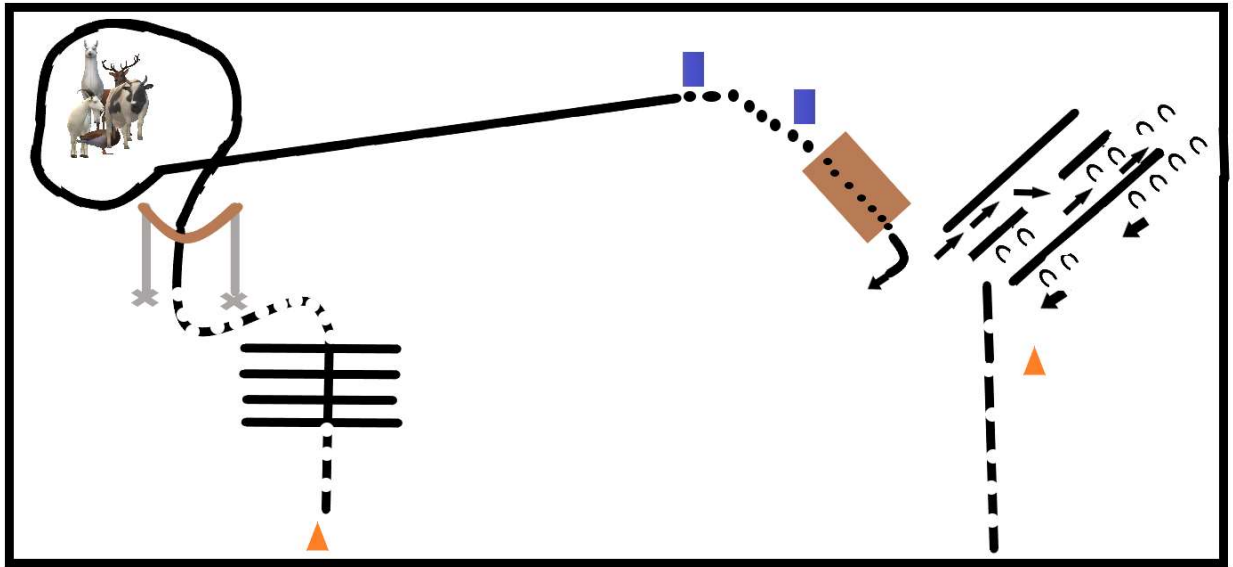

Ranch Trail W/T/L MWAHA June 16, 2024

Classes: 48

1. Enter at START.
2. Trot over Poles to gate
3. Work Right-hand Gate. 90 turn to Left.
4. Lope Left lead around animal(s).
5. Stop at 1st barrel. Pick up Lariat at first Barrel & carry at a walk to 2nd barrel the stop & place lariat on second barrel.
6. Walk Over bridge.
7. Back through cones.
8. 1/4 turn (90) Right.
9. Back a zigzag through poles starting on right lane and switching to left lane to complete.
10. 1/4 turn (90) .
11. Side pass left.
12. Walk to cone.
13. Stop at cone. Drop reins on horses' neck & Settle for 10 seconds.
14. Gather reins & exit at a trot.

Ranch Trail W/T MWAHA June 16, 2024

Classes: 47

1. Enter at START
2. Trot over Poles to gate
3. Work Right-hand Gate. 90 turn to Left.
4. Extended Trot around animal(s)
5. Stop at 1st barrel. Pick up Lariat at first Barrel & carry at a walk to 2nd barrel the stop & place lariat on second barrel
6. Walk Over bridge
7. 1/4 turn (90) Right
8. Back a zigzag through poles starting on right lane, and switching to left lane to complete
9. 1/4 turn (90)
10. Side pass left
11. Walk to cone
12. Stop at cone. Drop reins on horses' neck & Settle for 10 seconds
13. Gather reins & exit at a trot.

In-Hand & Mini Trail

MWHA June 16, 2024

Classes: 39/40

1. Enter at START
2. Trot over Poles to gate
3. Work Right-hand Gate. 90 turn to Left.
4. Extended Trot around animal(s)
5. Jog through brush boxes
6. Walk into Box, 360 turn to the right
7. Walk Over bridge
8. 1/4 turn (90) Right
9. Back a zigzag through poles starting on right lane, and switching to left lane to complete
10. 1/4 turn (90)
11. Side pass left
12. Walk to cone
13. Stop at cone & Settle for 10 seconds
14. Resume & exit at a trot