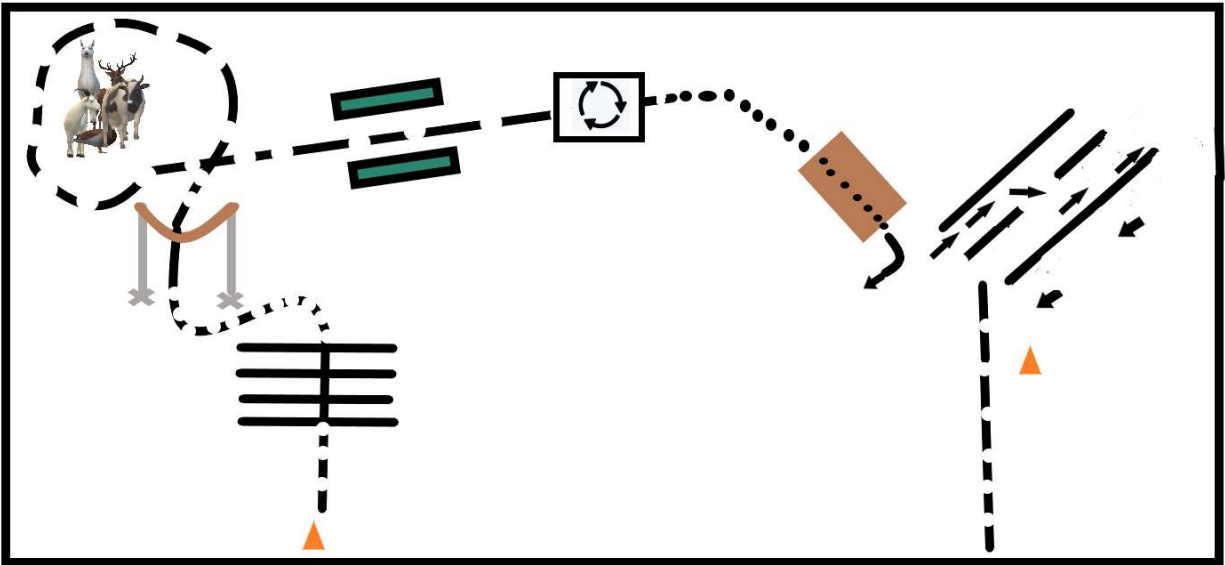

Ranch Trail W/T MWAHA June 16, 2024

Classes: 47

1. Enter at START
2. Trot over Poles to gate
3. Work Right-hand Gate. 90 turn to Left.
4. Extended Trot around animal(s)
5. Stop at 1st barrel. Pick up Lariat at first Barrel & carry at a walk to 2nd barrel the stop & place lariat on second barrel
6. Walk Over bridge
7. 1/4 turn (90) Right
8. Back a zigzag through poles starting on right lane, and switching to left lane to complete
9. 1/4 turn (90)
10. Side pass left
11. Walk to cone
12. Stop at cone. Drop reins on horses' neck & Settle for 10 seconds
13. Gather reins & exit at a trot.

In-Hand & Mini Trail

MWHA June 16, 2024

Classes: 39/40

1. Enter at START
2. Trot over Poles to gate
3. Work Right-hand Gate. 90 turn to Left.
4. Extended Trot around animal(s)
5. Jog through brush boxes
6. Walk into Box, 360 turn to the right
7. Walk Over bridge
8. 1/4 turn (90) Right
9. Back a zigzag through poles starting on right lane, and switching to left lane to complete
10. 1/4 turn (90)
11. Side pass left
12. Walk to cone
13. Stop at cone & Settle for 10 seconds
14. Resume & exit at a trot

Leadline Trail MWAHA June 16, 2024

Classes: 38

1. Enter at START
2. WALK over Poles.
3. Work Right-hand Gate
4. Extended WALK around animal(s)
5. WALK between brush boxes.
6. Walk into Box, 360 turn to the right.
7. Walk Over bridge
8. 1/4 turn (90) Right
9. Back a zigzag through poles starting on right lane, and switching to left lane to complete
10. Once out of chute, walk forward next to it
11. Walk to cone
12. Stop at cone, stand & count to 5, then exit at a walk